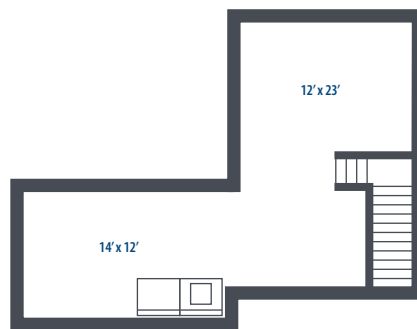

QUARTERS Z - 2 BEDROOM ONE STORY

2 Bedroom | 1 Bath | 1,396 Sq. Ft.*

BASEMENT

CRANE

300 Hwy 361, Building 57 | Crane, IN 47522 | Phone: 812-902-1500

**All square footage is approximate.*