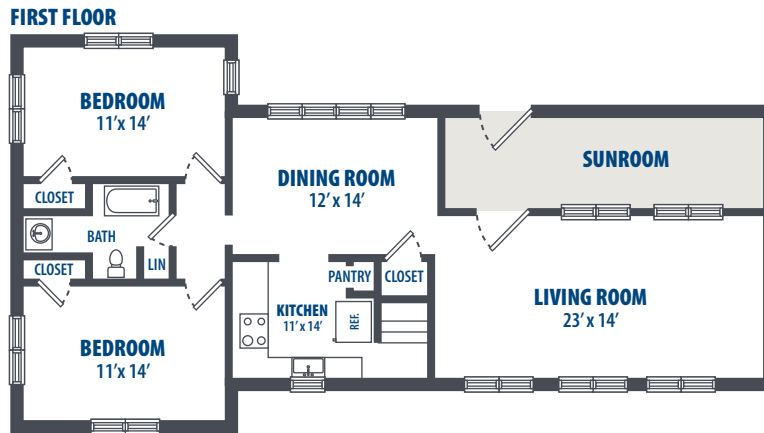

QUARTERS Z - 2 BEDROOM ONE STORY

2 Bedroom | 1 Bath | 1,396 Sq. Ft.*

BASEMENT

CRANE

300 Hwy 361, Building 57 | Crane, IN 47522 | Phone: 812-902-1500

**All square footage is approximate.*