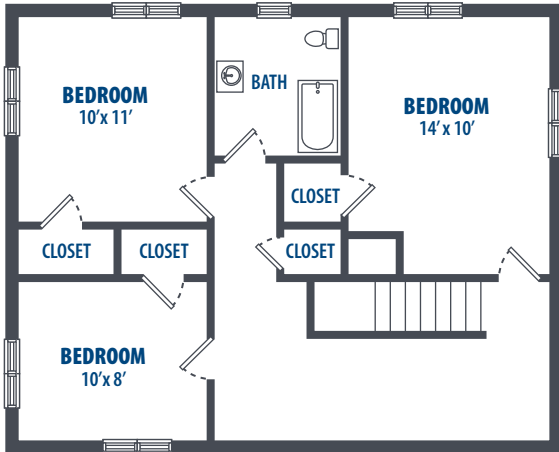

3 BEDROOM TWO STORY

3 Bedroom | 1.5 Bath | 1,686 Sq. Ft.*

FIRST FLOOR

SECOND FLOOR

BASEMENT

CRANE

300 Hwy 361, Building 57 | Crane, IN 47522 | Phone: 812-902-1500

**All square footage is approximate.*