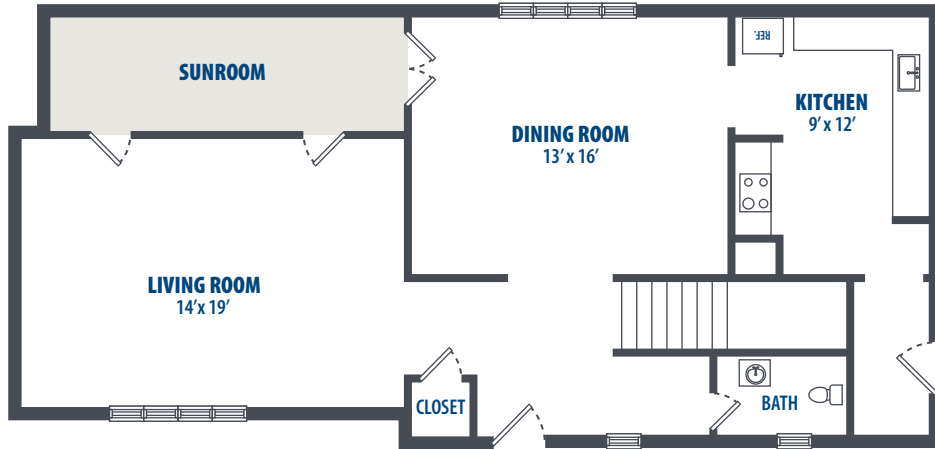

3 BEDROOM TWO STORY

3 Bedroom | 1.5 Bath | 1,686 Sq. Ft.*

FIRST FLOOR

SECOND FLOOR

BASEMENT

CRANE

300 Hwy 361, Building 57 | Crane, IN 47522 | Phone: 812-902-1500

**All square footage is approximate.*