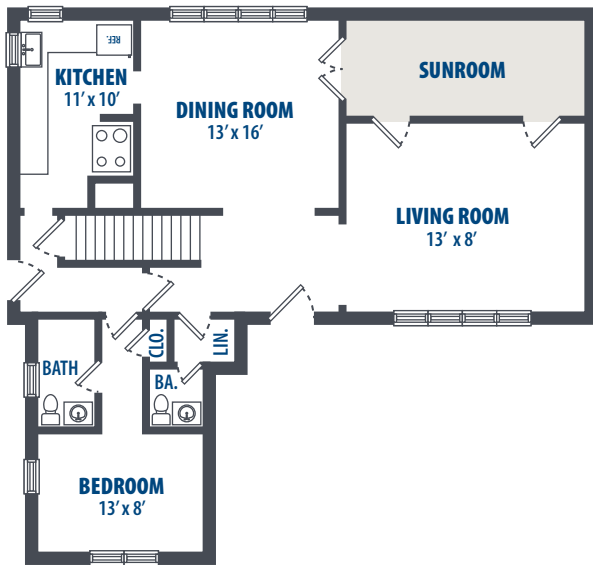

4 BEDROOM TWO STORY

4 Bedroom | 3.5 Bath | 2,321 Sq. Ft.*

FIRST FLOOR

SECOND FLOOR

BASEMENT

CRANE

300 Hwy 361, Building 57 | Crane, IN 47522 | Phone: 812-902-1500

**All square footage is approximate.*