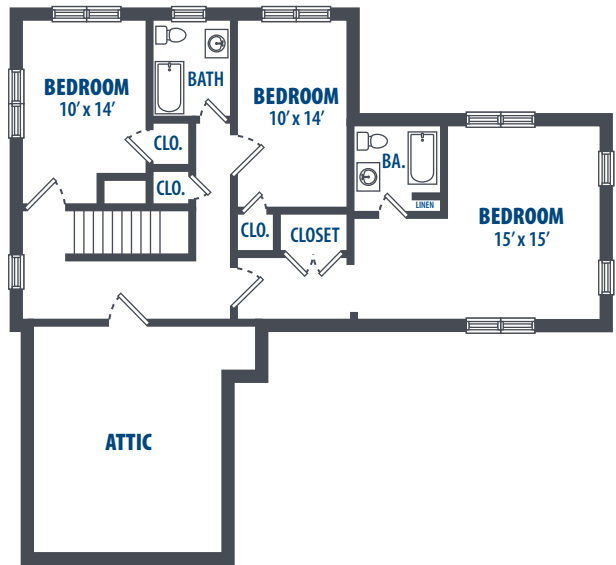

4 BEDROOM TWO STORY

4 Bedroom | 3.5 Bath | 2,321 Sq. Ft.*

FIRST FLOOR

SECOND FLOOR

BASEMENT

CRANE

300 Hwy 361, Building 57 | Crane, IN 47522 | Phone: 812-902-1500

**All square footage is approximate.*